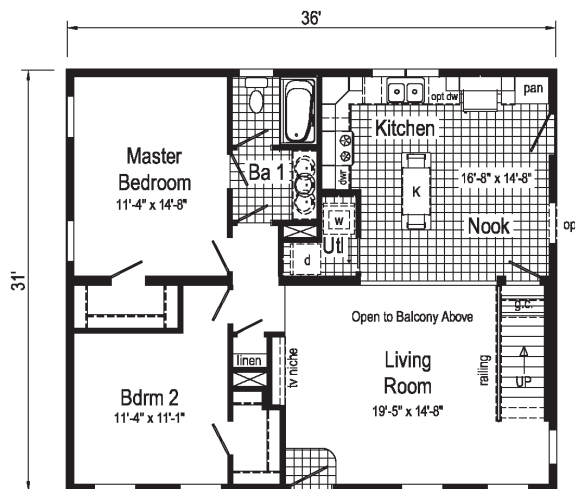

# Destin

ME602A 3236  
Approx. 1116 Sq Ft

**Optional Features:**

- Cape Dormers
- Shake Siding
- Lineals
- Circletop Windows
- Leaded Glass Door

**Features On-Site  
by Others:**

- Porch
- Garage

Some Exterior Features may be Optional

12/ 12 Roof Std  
Transported on 1 carrier

**Optional  
Basement  
Stairwell**

Available as a Ranch or a Cape