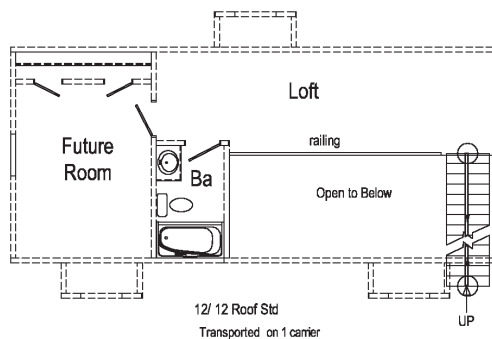

# Destin

ME602A 3236  
Approx. 1116 Sq Ft

**Optional Features:**

- Cape Dormers
- Shake Siding
- Lineals
- Circletop Windows
- Leaded Glass Door

**Features On-Site  
by Others:**

- Porch
- Garage

Some Exterior Features may be Optional

12/ 12 Roof Std  
Transported on 1 carrier

**Optional  
Basement  
Stairwell**

Available as a Ranch or a Cape