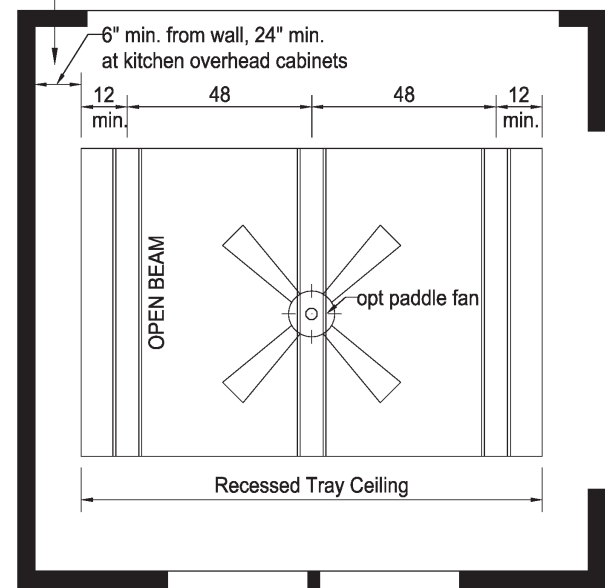

Recessed Tray Ceiling

This Feature Looks Great in Any Room of a Home!

Available in:

- 27'-4" wide 5/12 Roof Pitch Homes
- 26' , 27'-4" or 31' wide 7/12 Roof Pitch Homes

Requirements:

- Non-Storage ONLY
- Minimum Recess Tray Length is 6'
- Minimum Distance from Partition Wall 6"
- Recommend 24" from Kitchen Walls to allow for Cabinets
- Beams are 48" on Center
- Lighting and Ceiling Fans are Optional

Ideal dimension from wall is 36".

**Manorwood
Homes**

Tray Lengths, Beam Application and Pricing

**26' and
27-4" Wide**

\$ 995

31' Wide

\$ 1,095

\$ 1,195