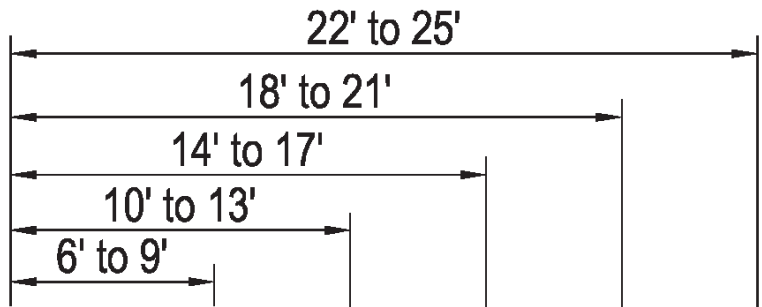

Recessed Tray Ceiling

This Feature Looks Great in Any Room of a Home!

Available in:

- 27'-4" wide 5/12 Roof Pitch Homes
- 26' , 27'-4" or 31' wide 7/12 Roof Pitch Homes

Requirements:

- Non-Storage ONLY
- Minimum Recess Tray Length is 6'
- Minimum Distance from Partition Wall 6"
- Recommend 24" from Kitchen Walls to allow for Cabinets
- Beams are 48" on Center
- Lighting and Ceiling Fans are Optional

Ideal dimension from wall is 36".

**Manorwood
Homes**

Tray Lengths, Beam Application and Pricing

**26' and
27-4" Wide**

\$ 995

31' Wide

\$ 1,095

\$ 1,195