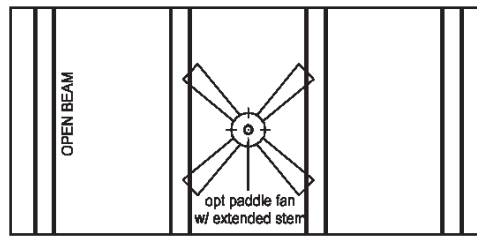

Recessed Tray Ceiling

This Feature Looks Great in Any Room of a Home!

Available in:

- 27'-4" wide 5/12 Roof Pitch Homes
- 26' , 27'-4" or 31' wide 7/12 Roof Pitch Homes

Requirements:

- Non-Storage ONLY
- Minimum Recess Tray Length is 6'
- Minimum Distance from Partition Wall 6"
- Recommend 24" from Kitchen Walls to allow for Cabinets
- Beams are 48" on Center
- Lighting and Ceiling Fans are Optional

Ideal dimension from wall is 36".

**Manorwood
Homes**

Tray Lengths, Beam Application and Pricing

**26' and
27-4" Wide**

\$ 995

31' Wide

\$ 1,095

\$ 1,195