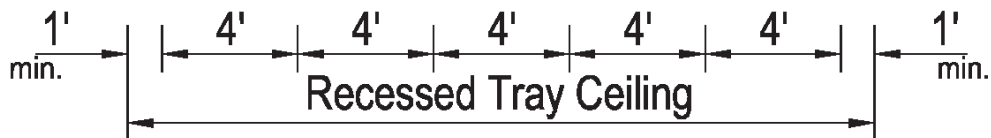

$ 1,195

$ 1,320

$ 1,395

$ 1,545

$ 1,595

$ 1,770

$ 1,795

$ 1,995