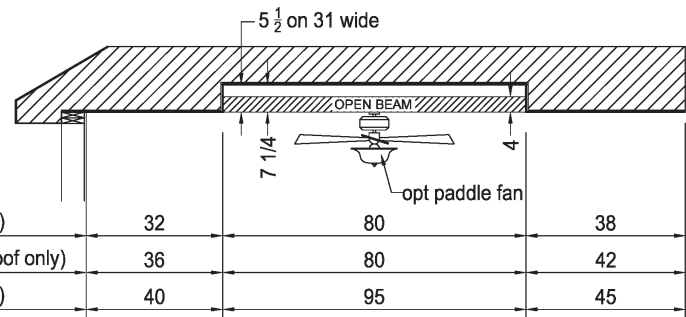

Recessed Tray Ceiling

This Feature Looks Great in Any Room of a Home!

Available in:

- 27'-4" wide 5/12 Roof Pitch Homes
- 26' , 27'-4" or 31' wide 7/12 Roof Pitch Homes

Requirements:

- Non-Storage ONLY
- Minimum Recess Tray Length is 6'
- Minimum Distance from Partition Wall 6"
- Recommend 24" from Kitchen Walls to allow for Cabinets
- Beams are 48" on Center
- Lighting and Ceiling Fans are Optional

Ideal dimension from wall is 36".

**Manorwood
Homes**

Tray Lengths, Beam Application and Pricing

**26' and
27-4" Wide**

\$ 995

31' Wide

\$ 1,095

\$ 1,195